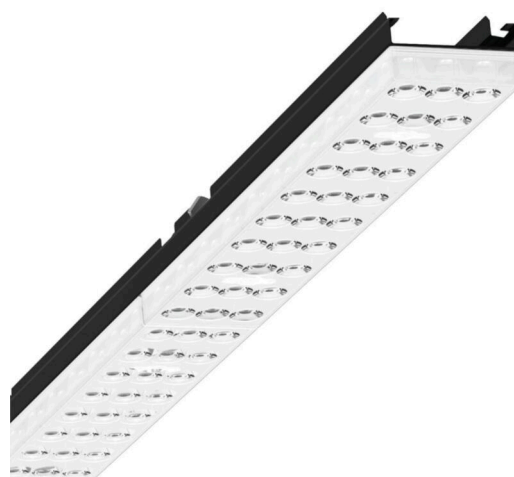

Device mount - Individual.Lens.Optic - direct, extremely wide distribution - visually continuous

Device mount made of a galvanised, profiled steel sheet; surface coated with polyester resin. Tool-free attachment with design-integrated pressure caps guarantee protection against theft and dismantling. Housing colour black RAL 9005; Direct, extremely wide-beam light distribution using individual LED lens optic made of PMMA plastic. The single lens optics ensure absolute ease of assembly and are simple to maintain thanks to the easily cleaned surface. The inner rhythm of the 3-row single lens arrangement and the overriding device mount are perfectly in tune to guarantee a homogeneous appearance in the object. Electrical connection by means of a fixed, 3-pin, quick-fit plug connector and a free choice of phases. Integrated guide for fast contacting. They are exchangeable, permit modernisation and reliably prolong the service life of the overall system.

MECHANICS

Housing colour	black RAL 9005
Dimensions (LxWxH/DxH)	1531mm x 55mm x 37mm
Weight (net)	1.9kg
Type of installation	Mounting rail system installation, Light structure

Dimensions

L	1531 mm	Length
B	55 mm	Width
H	37 mm	Height

DEEP-LINK

<https://www.regiolux.de/en/article/19480004164>

Reference	LED 6000lm 865
ηLB	100 %
Φ ↓/↑	98 % / 2 %
UGR lat./long.	22.0 / 22.3