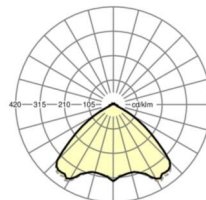

CHARACTERISTICS

Order number	19480004164
EAN number	4020863395477
Commodity code	94051190
Certification mark	IP 20, Protection class I, ENEC10 VDE, F, HACCP DIN10500/Food/IFS-application-related suitability/BRC, Indoor, CE
Impact resistance (IK rating)	IK03 (-20°C bis 40°C)
Ambient temperatur	ta -20°C to 40°C
Warranty period	5 years
State funding programs	BEG - Federal funding for efficient buildings (valid only for Germany)

ELECTRICAL ENGINEERING

Controller	Electronic driver (1 pcs.)
System output	37W
Mains voltage	230V/50Hz
Energy efficiency class/light source	D

LIGHTING TECHNOLOGY

Placement	LED, Colour rendering/Light colour CRI ≥ 80 / 6500K
Colour tolerance (MacAdam)	3SDCM
Photobiological safety (Luminaire)	RG1
Nominal luminous flux	5874lm
LED service life	50000h L80/B10 (Tq 40°C)
Luminaire luminous efficiency	157lm/W
Beam angle	105° (C0) / 105° (C90)
UGR lat./long.	22.0 / 22.3

MECHANICS

Housing colour	black RAL 9005
Dimensions (LxWxH/DxH)	1531mm x 55mm x 37mm
Weight (net)	1.9kg
Type of installation	Mounting rail system installation, Light structure

Dimensions

L	1531 mm	Length
B	55 mm	Width
H	37 mm	Height

DEEP-LINK

<https://www.regiolux.de/en/article/19480004164>

Reference	LED 6000lm 865
ηLB	100 %
Φ ↓/↑	98 % / 2 %
UGR lat./long.	22.0 / 22.3